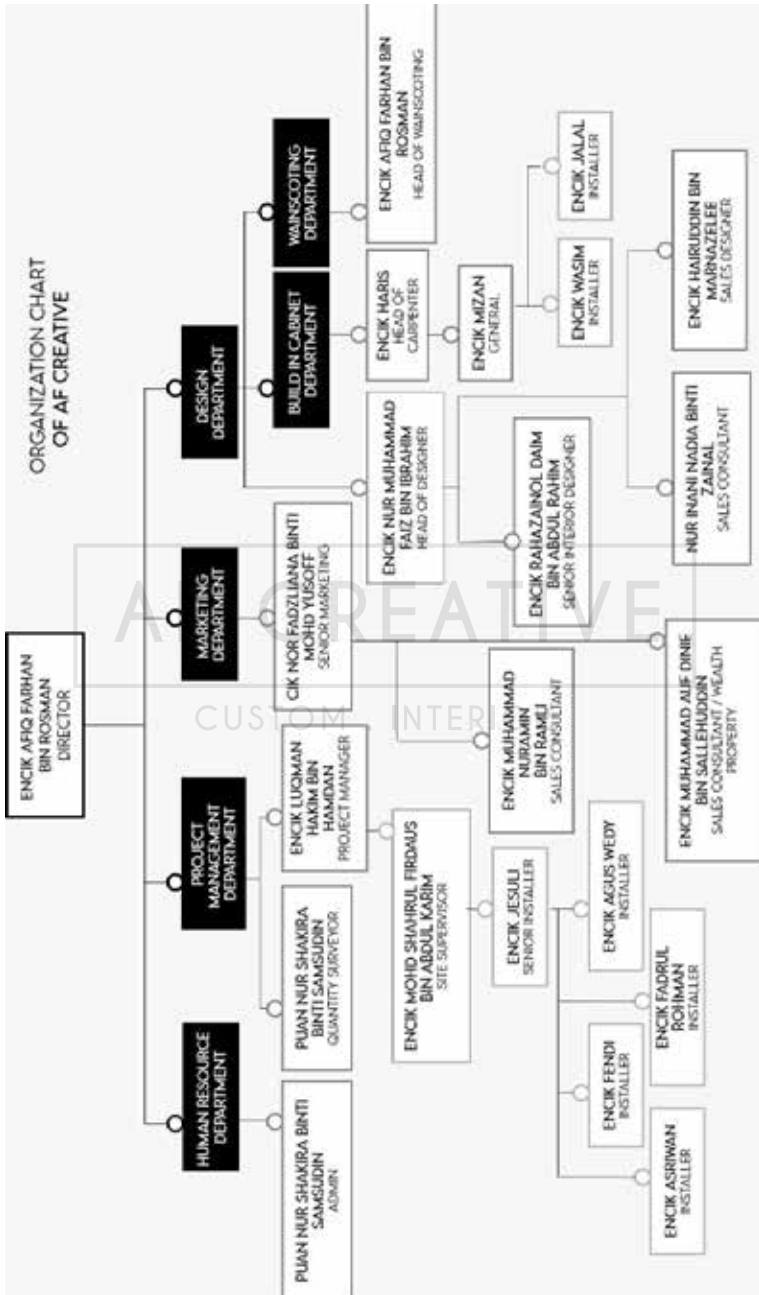

AF CREATIVE

CUSTOM . INTERIOR

Custom manufacturing and installation for cabinets such as wardrobe

Making a renovation and provide wet work services for all home owners

CONTRACTOR PANEL

" TOGETHER YOUR DREAM HOMES."